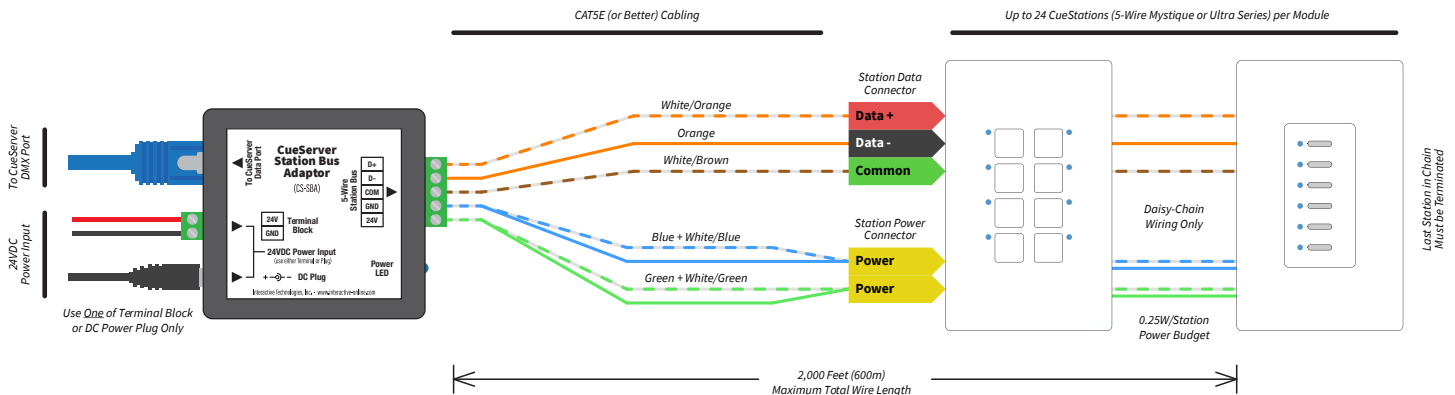

Power for the CueStations can be provided by using the included “Y”-Cable to source power from the same DC source as the CueServer, or the user can provide and attach their own 24VDC power supply.

CS-SBA  
CueServer Station Bus Adaptor Kit

## Features

- Adapts a CueServer’s RJ45 DMX port to 5-Wire Station Bus wiring
- Simplifies field-wiring of 5-Wire CueStations
- Can source power from CueServer DC input, or user-supplied power supply

## Ordering

**CS-SBA**

**CueServer Station Bus Adaptor Kit**

*Includes 6 inch CAT5E patch cable and 2.1mm DC Power “Y”-Cable*

## Typical Wiring

- The Station Bus Adaptor connects to CueServer via the included CAT5E patch cable
- The Station Bus Adaptor provides power to the stations by either (1) the pluggable Terminal Block header, or (2) the DC Power Plug
- Optionally use the supplied “Y”-Cable to power the stations from the same power supply as used for the CueServer
- Use customer-supplied CAT5E (or better) cable between stations using the wiring scheme suggested in the above figure
- No more than 24 stations must be daisy-chain wired, with a maximum total cable length of 2,000 feet (600 meters)
- The last station in the chain should have its termination resistor enabled (via dip-switch)
- See 5-Wire CueStation documentation for additional information