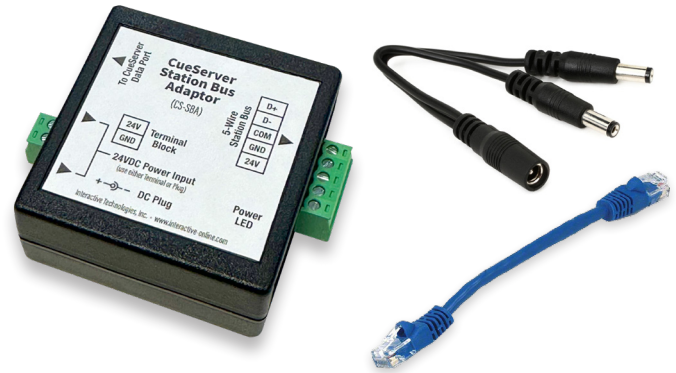

## Overview

The isolated DMX ports on a CueServer 3 can optionally be configured to output Station Bus protocol, allowing digital 5-Wire CueStations to be directly connected to a CueServer without the use of a CueStation Hub.

The **CS-3120** and **CS-3150** models have RJ45 jacks for each DMX port, and other CueServer models can be fitted with **SM-DMX-RJ45** DMX output modules. Any of these ports can be easily converted to StationBus ports using the CueServer Station Bus Adaptor (**CS-SBA**).

Power for the CueStations can be provided by using the included “Y”-Cable to source power from the same DC source as the CueServer, or the user can provide and attach their own 24VDC power supply.

CS-SBA  
CueServer Station Bus Adaptor Kit

## Features

- Adapts a CueServer’s RJ45 DMX port to 5-Wire Station Bus wiring
- Simplifies field-wiring of 5-Wire CueStations
- Can source power from CueServer DC input, or user-supplied power supply